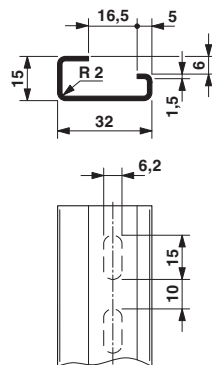

DIN rail perforated - NS 32 PERF 2000MM - 1201002

Classifications

eCl@ss

eCl@ss 9.0	27400602

ETIM

ETIM 2.0	EC001285
ETIM 3.0	EC001285
ETIM 4.0	EC000212
ETIM 5.0	EC000212

UNSPSC

UNSPSC 6.01	30212109
UNSPSC 7.0901	39121708
UNSPSC 11	39121708
UNSPSC 12.01	39121708
UNSPSC 13.2	39121708

Drawings

Dimensional drawing

Phoenix Contact 2016 © - all rights reserved
<http://www.phoenixcontact.com>

PHOENIX CONTACT GmbH & Co. KG
Flachsmarktstr. 8
32825 Blomberg
Germany
Tel. +49 5235 300
Fax +49 5235 3 41200
<http://www.phoenixcontact.com>