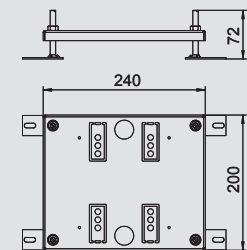

Height expansion for complete unit UDHome4

Type	Height-adjustment range	Pack.	Weight	Item No.
		pcs	kg/100 pcs.	
HE60 UDHOME4	10-60	1	109.800	7427 44 0

St Steel   **FS** Strip-galvanised

Height-adjustable height expansion for complete unit UDHome4.