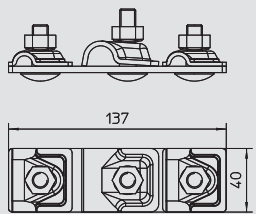

Potential connection clip for mounting on isFang

Type	Fit	Pack.	Weight	Item No.
	mm	pcs	kg/100 pcs.	
927 2 6-K	3/8-4"	10	5.500	5057 59 9

V2A Stainless steel, grade 304

/100 pc.

Potential connection for isCon® cable for mounting on insulated interception rods of type isFang.

Connection plate for one isCon® cable

Type	Dimension	Pack.	Weight	Item No.
		pcs	kg/100 pcs.	
isCon AP1-16 VA	16x8-10mm	1	27.400	5408 02 6

V2A Stainless steel, grade 304

/pc.

Connection plate to connect an isCon® cable with interception rod Ø 16 mm.

Connection plate for two isCon® cables

Type	Dimension	Pack.	Weight	Item No.
		pcs	kg/100 pcs.	
isCon AP2-16 VA	16x8-10mm	1	39.500	5408 02 8

V2A Stainless steel, grade 304

/pc.

Connection plate to connect two isCon® cables with interception rod Ø 16 mm.

Strip clip for fastening the isCon® cable to insulated interception rods

Type	Dimension	Max. bundle Ø	Minimum breaking load kN	Colour	Pack.	Weight	Item No.
	mm	mm			pcs	kg/100 pcs.	
555 7.6x380 SWUV	7.6 x 380	102	0.55	Black	100	0.606	2332 78 4