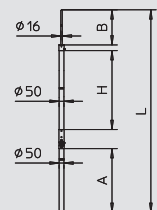

Strip clip for fastening the isCon® cable to insulated interception rods

Type	Dimension	Max. bundle Ø	Minimum breaking load kN	Colour	Pack.	Weight	Item No.
	mm	mm			pcs	kg/100 pcs.	
555 7.6x380 SWUV	7.6 x 380	102	0.55	Black	100	0.606	2332 78 4

PA Polyamide

/100 pc.

For rapid fixing, UV and weather-resistant.

Insulated interception rod for inner-routed isCon cable

Type	Dimension D	Dimension A	Dimension H	Dimension B	Length	Materials combination	Pack.	Weight	Item No.
	Ø mm	mm	mm	mm	mm		pcs	kg/100 pcs.	
isFang IN 4000	50	1,325	1,500	1,000	4,000	Alu / GFK	1	535.000	5408 93 4
isFang IN 6000	50	3,325	1,500	1,000	6,000	Alu / GFK	1	835.000	5408 93 6

isFang support for wall mounting, 15 mm spacing

Type	Dimension D	Dimension L	Pack.	Weight	Item No.
	Ø mm	mm	pcs	kg/100 pcs.	
isFang TW30	—	30	2	62.000	5408 95 2

V2A Stainless steel, grade 304

/pc.

Fastening clip to fasten the insulated support pipes on the structure to be protected or on the wall.