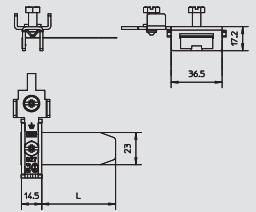

Type	Nominal size Ø	Dimension D	Pack.	Weight	Item No.
	mm	mm	pcs	kg/100 pcs.	
F-FIX-B16 3B	373	25	10		5403 23 8

PP Polypropylene

- Edge protection with through hole
- For mounting isFang-3B threaded rod and FangFix concrete block F-FIX-S16

Potential connection clip for mounting on isFang

Type	Fit	Pack.	Weight	Item No.
	mm	pcs	kg/100 pcs.	
927 2 6-K	3/8-4"	10	5.500	5057 59 9

V2A Stainless steel, grade 304

/100 pc.

Potential connection for isCon® cable for mounting on insulated interception rods of type isFang.

Connection plate for one isCon® cable

Type	Dimension	Pack.	Weight	Item No.
		pcs	kg/100 pcs.	
isCon AP1-16 VA	16x8-10mm	1	27.400	5408 02 6

V2A Stainless steel, grade 304

/pc.

Connection plate to connect an isCon® cable with interception rod Ø 16 mm.

Connection plate for two isCon® cables

Type	Dimension	Pack.	Weight	Item No.
		pcs	kg/100 pcs.	
isCon AP2-16 VA	16x8-10mm	1	39.500	5408 02 8

V2A Stainless steel, grade 304

/pc.

Connection plate to connect two isCon® cables with interception rod Ø 16 mm.