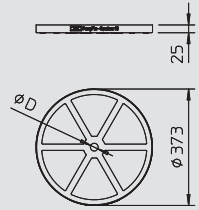

Automatización Eléctrica

Especialistas en Automatización

At the end of this document you will find links to products related to this catalog. You can go directly to our shop by clicking HERE. [HERE](#)

Base for FangFix system 16 kg for mounting the isFang tripod

Type	Nominal size Ø	Dimension D	Pack.	Weight	Item No.
	mm	mm	pcs	kg/100 pcs.	
F-FIX-B16 3B	373	25	10		5403 23 8

PP Polypropylene

- Edge protection with through hole
- For mounting isFang-3B threaded rod and FangFix concrete block F-FIX-S16

Connection plate for one isCon® cable

Type	Dimension	Pack.	Weight	Item No.
		pcs	kg/100 pcs.	
isCon AP1-16 VA	16x8-10mm	1	27.400	5408 02 6

V2A Stainless steel, grade 304

/pc.

Connection plate to connect an isCon® cable with interception rod Ø 16 mm.

Connection plate for two isCon® cables

Type	Dimension	Pack.	Weight	Item No.
		pcs	kg/100 pcs.	
isCon AP2-16 VA	16x8-10mm	1	39.500	5408 02 8

V2A Stainless steel, grade 304

/pc.

Connection plate to connect two isCon® cables with interception rod Ø 16 mm.