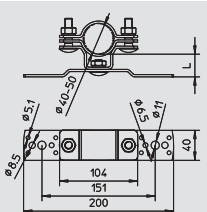

isFang support for wall mounting, 15 mm spacing

Type	Dimension D	Dimension L	Pack.	Weight	Item No.
	Ø mm	mm	pcs	kg/100 pcs.	
isFang TW30	—	30	2	62.000	5408 95 2

V2A Stainless steel, grade 304

/pc.

Fastening clip to fasten the insulated support pipes on the structure to be protected or on the wall.

To access the product, [click on the green button](#).

Product	Code	Reference	Product link
Cable tie , 7,6x380mm, Black, Polyamide, PA	2332784	555 7.6x380 SWUV	Buy on EAN
Strip earthing clip , 3/8-4", Stainless steel, grade 304, VA, 1.4301	5057523	927 2	Buy on EAN
Strip earthing clip , 3/8-4", Stainless steel, grade 304, VA, 1.4301	5057599	927 2 6-K	Buy on EAN
Adjustable floor feet for FangFix, 16kg,	5403227	F-FIX-S16	Buy on EAN
Basic system for FangFix, 16kg, Polypropylene, PP	5403235	F-FIX-B16	Buy on EAN
Basic system for FangFix, 16kg, Black, Polypropylene, PP	5403238	F-FIX-B16 3B	Buy on EAN
Connection plate for one isCon cable, 16x8-10mm, Stainless steel, grade 304, VA, 1.4301	5408026	isCon AP1-16 VA	Buy on EAN
Connection plate for two isCon cables, 16x8-10mm, Stainless steel, grade 304, VA, 1.4301	5408028	isCon AP2-16 VA	Buy on EAN
Insulated interception rod for isCon cable, internal, 4000mm, Fibre-glass-reinforced plastic, GFK	5408934	isFang IN 4000	Buy on EAN
Insulated interception rod for isCon cable, internal, 6000mm, Fibre-glass-reinforced plastic, GFK	5408936	isFang IN 6000	Buy on EAN