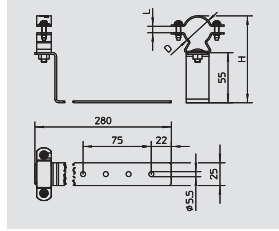

PA Polyamide

Multi-quick metric.
Simple fastening.
Secure locking.
Radial arrangement.
Simplified storage.
Universally applicable.

/100 pc.

VA roof cable holder, sloping roof

| Type | Installation height mm | Dimension D Ø mm | Pack. pcs | Weight kg/100 pcs. | Item No. |
|------------------|------------------------|------------------|-----------|--------------------|-----------|
| isCon H280 VA | 55 | 23 | 25 | 16.100 | 5408 04 7 |
| isCon H280 26 VA | 55 | 26 | 25 | 16.900 | 5408 07 4 |

V2A Stainless steel, grade 304

To route the isCon® cable on pitched roofs.

/pc.

PA roof cable holder, sloping roof

| Type | Colour | Dimension 280mm | Dimension D Ø mm | Pack. pcs | Weight kg/100 pcs. | Item No. |
|------------------|------------|-----------------|------------------|-----------|--------------------|-----------|
| isCon H280 PA | Black | 280mm | 23 | 25 | 13.950 | 5408 04 9 |
| isCon H280 26 PA | Light grey | 280mm | 26 | 25 | 14.060 | 5408 07 2 |

| Type | Dimension D Ø mm | Dimension A mm | Dimension H mm | Dimension B mm | Length mm | Materials combination | Pack. pcs | Weight kg/100 pcs. | Item No. |
|------------------|------------------|----------------|----------------|----------------|-----------|-----------------------|-----------|--------------------|-----------|
| isFang IN-A 4000 | 50 | 1,325 | 1,500 | 1,000 | 4,000 | Alu / GFK | 1 | 535.000 | 5408 93 8 |
| isFang IN-A 6000 | 50 | 3,325 | 1,500 | 1,000 | 6,000 | Alu / GFK | 1 | 835.000 | 5408 94 0 |

/pc.

isFang interception rod stand with side exit

| Type | Dimension B mm | Dimension D Ø mm | Dimension L mm | Dimension H mm | Pack. pcs | Weight kg/100 pcs. | Item No. |
|-----------------|----------------|------------------|----------------|----------------|-----------|--------------------|-----------|
| isFang 3B-100-A | 1,026 | 50 | 600 | 885 | 1 | 6,100.000 | 5408 93 0 |
| isFang 3B-150-A | 1,500 | 50 | 900 | 1,275 | 1 | 950.000 | 5408 93 2 |