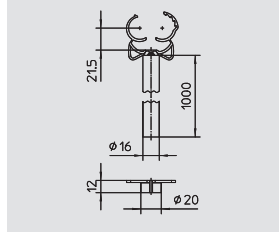

Spacer

Type	Clamping range D mm	Pack. pcs	Weight kg/100 pcs.	Item No.
isCon DH	23-26	2	41.400	5408 04 3

GFK Fibre-glass-reinforced plastic

For stand-off installation of the isCon® cable in the area of the connection. Incl. reducing sleeve for mounting on FangFix concrete block 10 Kg.

/pc.