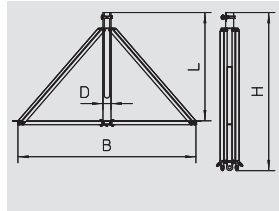

isFang interception rod stand with side exit

Type	Dimension B mm	Dimension D Ø mm	Dimension L mm	Dimension H mm	Pack. pcs	Weight kg/100 pcs.	Item No.
isFang 3B-100-A	1,026	50	600	885	1	6,100.000	5408 93 0
isFang 3B-150-A	1,500	50	900	1,275	1	950.000	5408 93 2

V2A Stainless steel, grade 304

- Screwless installation of freestanding interception rods as well as insulated interception rods with 50 mm diameter
- e.g. for internal OBO isCon® cable
- Roof slope to max. 5 degrees
- Incl. Rd 8-10 crossbar for quick round conductor fastening
- Concrete plinths as well as threaded rods should be ordered separately

/pc.