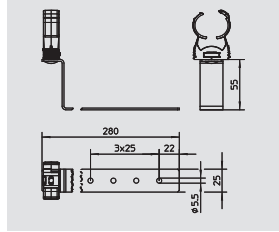

PA roof cable holder, sloping roof

Type	Colour	Dimension 280mm	Dimension D Ø mm	Pack. pcs	Weight kg/100 pcs.	Item No.
isCon H280 PA	Black	280mm	23	25	13.950	5408 04 9
isCon H280 26 PA	Light grey	280mm	26	25	14.060	5408 07 2

PA Polyamide

To route the isCon® cable on pitched roofs.

/pc.