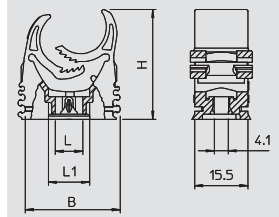

M-Quick cable bracket PA

| Type | Colour | Clamping range D mm | Pull-out value N | Pack. pcs | Weight kg/100 pcs. | Item No. |
|-----------------|------------|---------------------|------------------|-----------|--------------------|-----------|
| M-Quick M25 SW | Jet black | 20-25 | 50 | 50 | 0.930 | 2153 78 7 |
| M-Quick M32 LGR | Light grey | 25-32 | 60 | 50 | 1.400 | 2153 73 4 |

PA Polyamide

Multi-quick metric.
Simple fastening.
Secure locking.
Radial arrangement.
Simplified storage.
Universally applicable.

/100 pc.

VA roof cable holder, sloping roof

| Type | Installation height mm | Dimension D Ø mm | Pack. pcs | Weight kg/100 pcs. | Item No. |
|------------------|------------------------|------------------|-----------|--------------------|-----------|
| isCon H280 VA | 55 | 23 | 25 | 16.100 | 5408 04 7 |
| isCon H280 26 VA | 55 | 26 | 25 | 16.900 | 5408 07 4 |

V2A Stainless steel, grade 304

To route the isCon® cable on pitched roofs.

/pc.

PA roof cable holder, sloping roof

| Type | Colour | Dimension 280mm | Dimension D Ø mm | Pack. pcs | Weight kg/100 pcs. | Item No. |
|------------------|------------|-----------------|------------------|-----------|--------------------|-----------|
| isCon H280 PA | Black | 280mm | 23 | 25 | 13.950 | 5408 04 9 |
| isCon H280 26 PA | Light grey | 280mm | 26 | 25 | 14.060 | 5408 07 2 |

/pc.

isFang interception rod stand with side exit

| Type | Dimension B mm | Dimension D Ø mm | Dimension L mm | Dimension H mm | Pack. pcs | Weight kg/100 pcs. | Item No. |
|-----------------|----------------|------------------|----------------|----------------|-----------|--------------------|-----------|
| isFang 3B-100-A | 1,026 | 50 | 600 | 885 | 1 | 6,100.000 | 5408 93 0 |
| isFang 3B-150-A | 1,500 | 50 | 900 | 1,275 | 1 | 950.000 | 5408 93 2 |