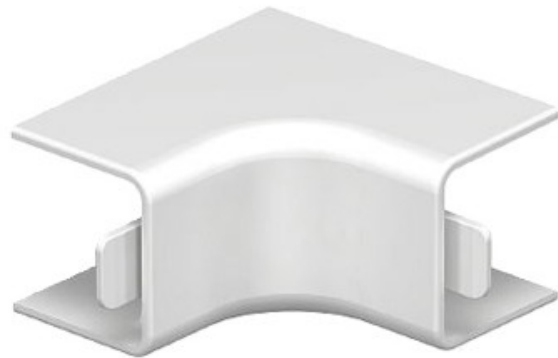

Reference: WDK HI20020RW

Code: 6191878

Internal corner cover , 20x20mm, Pure white, 9010, Polyvinylchloride, PVC

[Buy it at Electric Automation Network](#)

Internal corner cover for changing the direction of the WDK trunking.