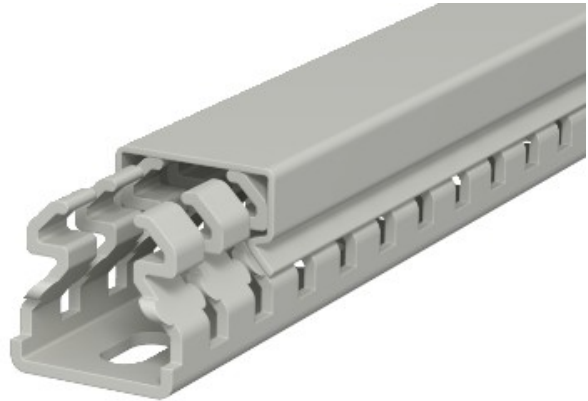

**Electric Automation**  
Automation specialists

Reference: LKV 25025  
Code: 6178302

Slotted cable trunking system ,  
25x25x2000, Stone grey, 7030,  
Polyvinylchloride, PVC

[Buy it at Electric Automation Network](#)

Wiring trunking including cover and base perforation to DIN en 50085-2-3.