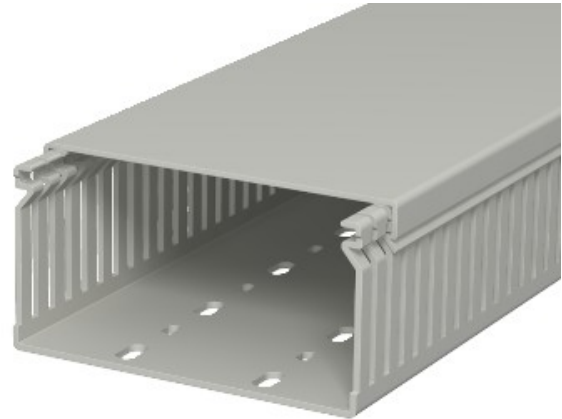

Electric Automation
Automation specialists

Reference: LK4 60120
Code: 6178039

Slotted cable trunking system ,
60x120x2000, Stone grey, 7030,
Polyvinylchloride, PVC

[Buy it at Electric Automation Network](#)

Wiring trunking including cover and base perforation. The nominal dimension of the system size corresponds to the internal dimension of the trunking.