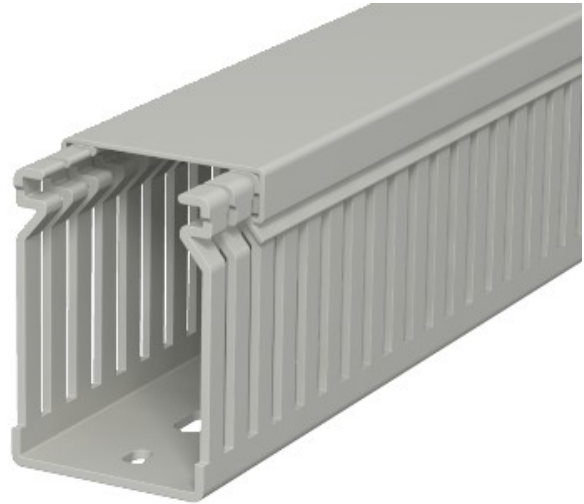

Electric Automation
Automation specialists

Reference: LK4 60040

Code: 6178031

Slotted cable trunking system ,
60x40x2000, Stone grey, 7030,
Polyvinylchloride, PVC

Buy it at [Electric Automation Network](#)

Wiring trunking including cover and base perforation. The nominal dimension of the system size corresponds to the internal dimension of the trunking.