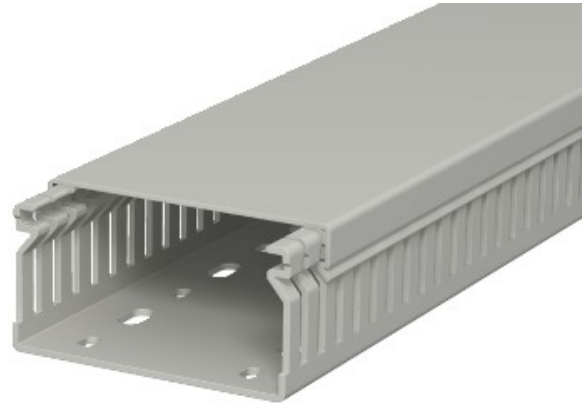

Electric Automation
Automation specialists

Reference: LK4 40080
Code: 6178016

Slotted cable trunking system ,
40x80x2000, Stone grey, 7030,
Polyvinylchloride, PVC

[Buy it at Electric Automation Network](#)

Wiring trunking including cover and base perforation. The nominal dimension of the system size corresponds to the internal dimension of the trunking.