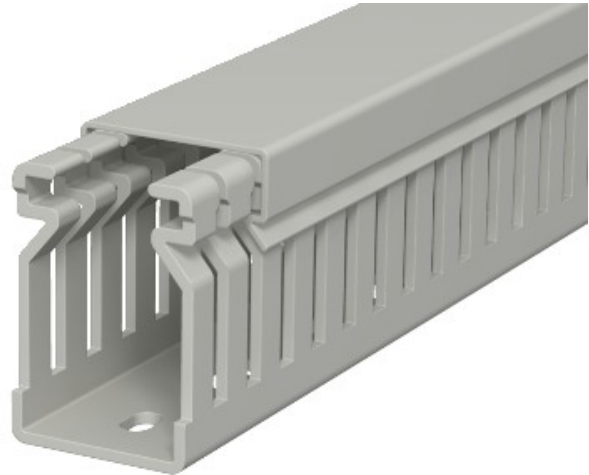

**Electric Automation**  
Automation specialists

Reference: LK4 40025  
Code: 6178010

Slotted cable trunking system ,  
40x25x2000, Stone grey, 7030,  
Polyvinylchloride, PVC

[Buy it at Electric Automation Network](#)

Wiring trunking including cover and base perforation. The nominal dimension of the system size corresponds to the internal dimension of the trunking.