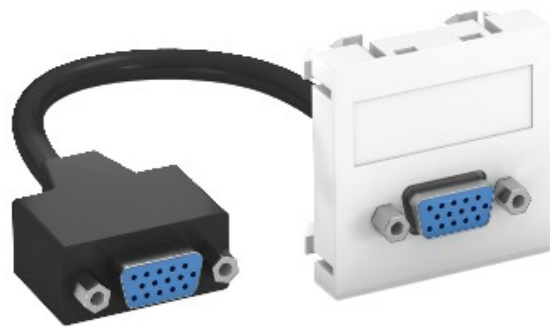

Reference: MTG-VGA F RW1
Code: 6104658

Multimedia support, VGA with cable,
socket-socket, 45x45mm, Pure white,
9010, Polycarbonate, PC

Buy it at [Electric Automation Network](#)

Multimedia support with one VGA connection socket, straight cable outlet, with labelling panel, short VGA connection cable (HD15), socket-socket version. Support with locking fastening, suitable for horizontal and vertical installation in the system environment.