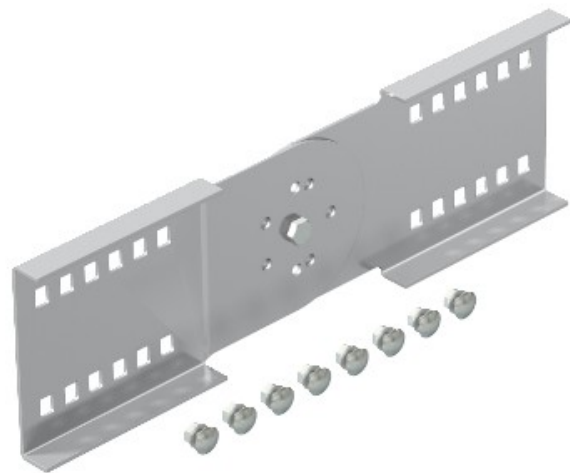

Reference: WRGV 110 VA4301  
Code: 6091338

Adjustable connector for wide span  
system 110, 110x380, Stainless steel,  
grade 304, VA, 1.4301

[Buy it at Electric Automation Network](#)

Adjustable connector for wide span cable trays and ladders