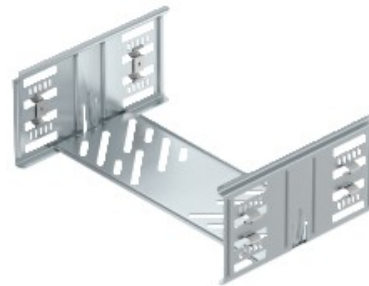

Reference: KTSMV 150 DD
Code: 6069122

Straight connector set for cable tray
Magic, 110x500x200, Zinc-aluminium
coated, double-dip, Steel, St

[Buy it at Electric Automation Network](#)

Cable tray connector with quick fastening for the screwless connection of perforated cable trays with a side height of 110 mm