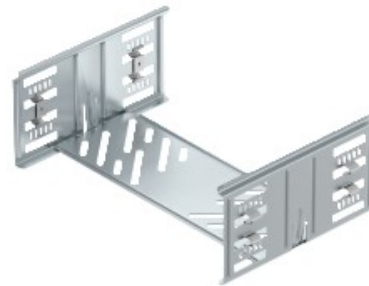

Electric Automation
Automation specialists

Reference: KTSMV 115 DD
Code: 6069114

Straight connector set for cable tray
Magic, 110x150x200, Zinc-aluminium
coated, double-dip, Steel, St

Buy it at [Electric Automation Network](#)

Cable tray connector with quick fastening for the screwless connection of perforated cable trays with a side height of 110 mm