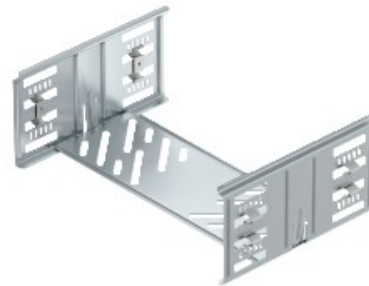

Electric Automation
Automation specialists

Reference: KTSMV 130 FS
Code: 6069096

Straight connector set for cable tray
Magic, 110x300x200, Strip-galvanised,
DIN EN 10147, Steel, St

Buy it at [Electric Automation Network](#)

Cable tray connector with quick fastening for the screwless connection of perforated cable trays with a side height of 110 mm