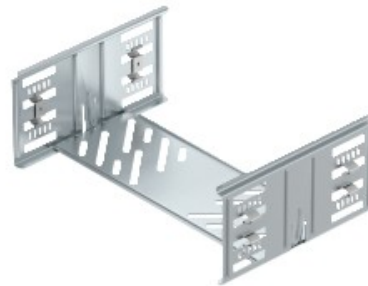

Electric Automation
Automation specialists

Reference: KTSMV 120 FS
Code: 6069094

Straight connector set for cable tray
Magic, 110x200x200, Strip-galvanised,
DIN EN 10147, Steel, St

Buy it at [Electric Automation Network](#)

Cable tray connector with quick fastening for the screwless connection of perforated cable trays with a side height of 110 mm