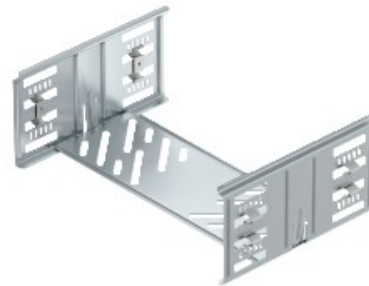

**Electric Automation**  
Automation specialists

Reference: KTSMV 115 FS  
Code: 6069092

Straight connector set for cable tray  
Magic, 110x150x200, Strip-galvanised,  
DIN EN 10147, Steel, St

Buy it at [Electric Automation Network](#)

Cable tray connector with quick fastening for the screwless connection of perforated cable trays with a side height of 110 mm