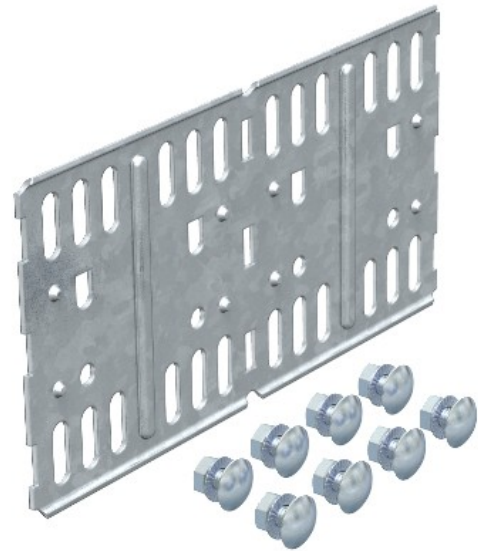

Electric Automation
Automation specialists

Reference: RLVL 110 FT
Code: 6067913

Straight connector + angle conne for
cable tray, horizontal, 110x200, Hot-dip
galvanised, DIN EN ISO 1461, Steel, St

Buy it at [Electric Automation Network](#)

Including appropriate fastening material.