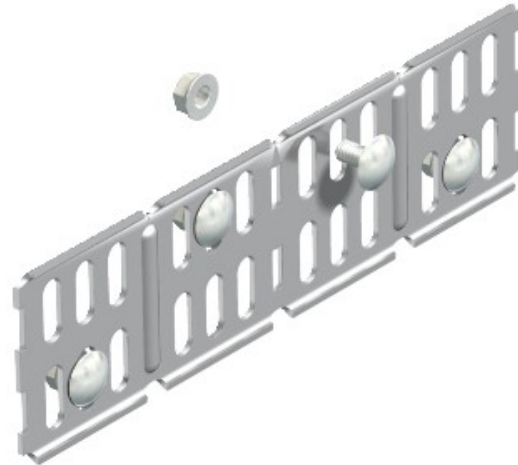

Electric Automation
Automation specialists

Reference: RWVL 60 VA4571
Code: 6067664

Straight connector + angle connec for
cable tray, horizontal, 60x200, Stainless
steel, grade 316 Ti, VA, 1.4571

Buy it at [Electric Automation Network](#)

Including appropriate fastening material.