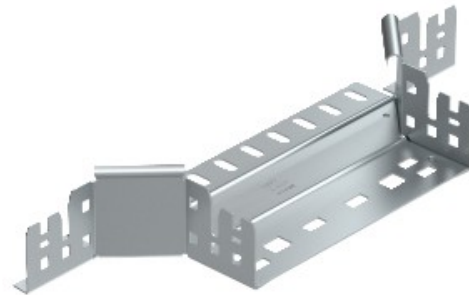

Electric Automation
Automation specialists

Reference: RAAM 620 FT
Code: 6041254

Mounting/branch piece with quick connector, 60x200, Hot-dip galvanised, DIN EN ISO 1461, Steel, St

Buy it at [Electric Automation Network](#)

Mounting/branch piece with quick connector system. For all cable tray types of 60 mm side height.