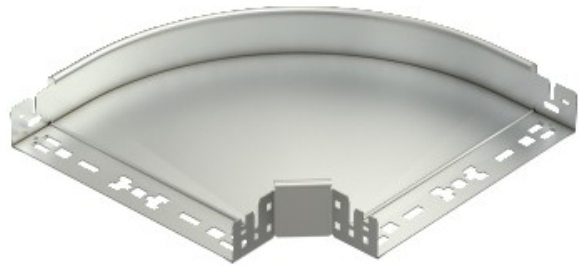

**Electric Automation**  
Automation specialists

Reference: RBM 90 660VA4571  
Code: 6041212

90° bend with quick connector, 60x600,  
Stainless steel, grade 316 Ti, VA, 1.4571

Buy it at [Electric Automation Network](#)

90° bend with quick connector system. For all cable tray types of 60 mm side height.