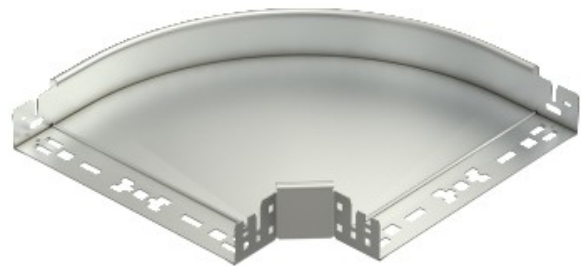

**Electric Automation**  
Automation specialists

Reference: RBM 90 630VA4301

Code: 6041186

90° bend with quick connector, 60x300,  
Stainless steel, grade 304, VA, 1.4301

Buy it at [Electric Automation Network](#)

90° bend with quick connector system. For all cable tray types of 60 mm side height.