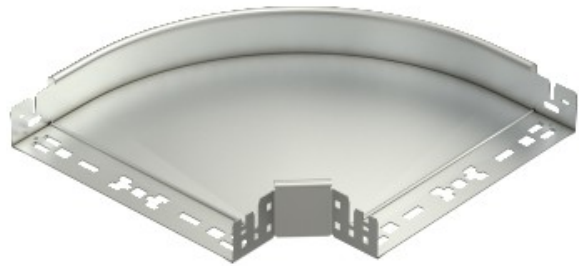

**Electric Automation**  
Automation specialists

Reference: RBM 90 610VA4301

Code: 6041180

90° bend with quick connector, 60x100,  
Stainless steel, grade 304, VA, 1.4301

Buy it at [Electric Automation Network](#)

90° bend with quick connector system. For all cable tray types of 60 mm side height.