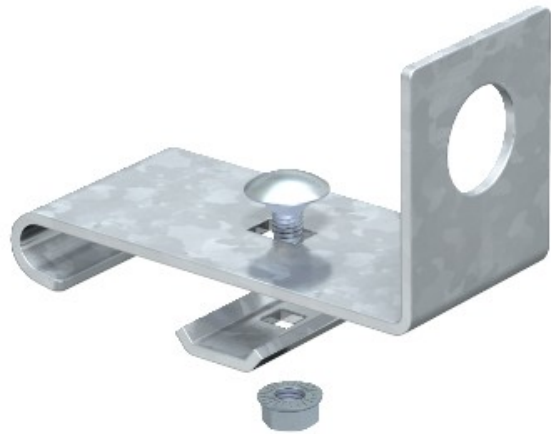

Electric Automation
Automation specialists

Reference: SH KAB 20 FS

Code: 6015425

Side holder for cable gland M20, Strip-galvanised, DIN EN 10147, Steel, St

[Buy it at Electric Automation Network](#)

Conduit take off bracket with perforation for accepting cable glands.