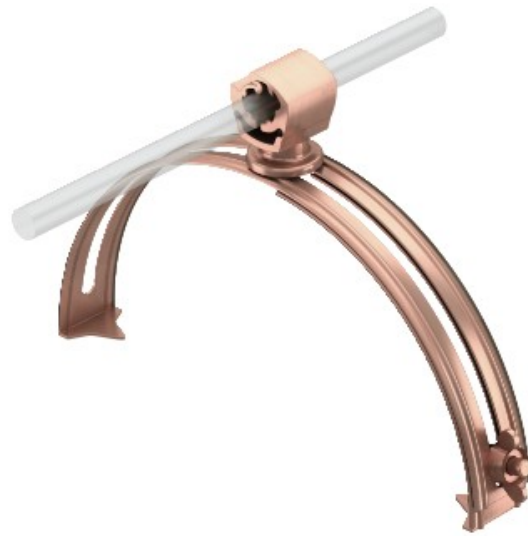

**Electric Automation**  
Automation specialists

Reference: 132 K-CU  
Code: 5202590

Roof conductor holder for ridge tiles,  
Copper, Cu

[Buy it at Electric Automation Network](#)

- Adjustable width
- Bottom part made of copper
- Infinitely adjustable conductor holder
- Conductor holder of polyamide
- Fast installation using wing screw