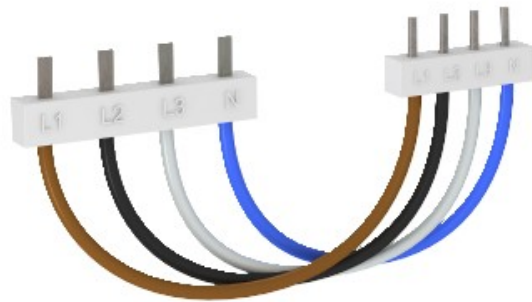

Reference: VB-V10 COMPACT-2

Code: 5089650

Connecting bridge for V10 Compact,
200mm,

[Buy it at Electric Automation Network](#)

Connecting bridge for V10 Compact:

The VB-V10 Compact connecting bridge allows quick and easy bridging to other series-mounted devices such as residual-current circuit-breaker.

- Available in two different lengths.