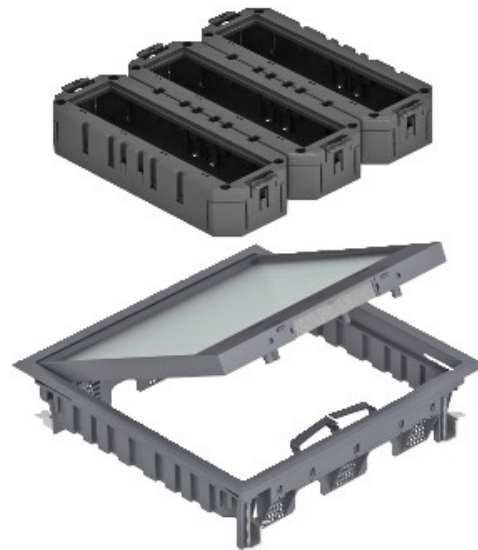

Reference: GES9-2 KU 7011
Code: 7429592

Set portamec., For universal mounting,
gray iron, 7011, Polyamide, PA

[Buy it at Electric Automation Network](#)

Service outlet with all necessary system accessories for direct installation in screed floors.

The scope of delivery contains a service outlet of nominal size 9 with universal fastening bracket and three module supports, each for four Modul 45 devices. Service outlet with carpet protection frame, hinged lid and cord outlet made of polyamide in the colour RAL 7011. 5 mm floor covering recess in the hinged lid.