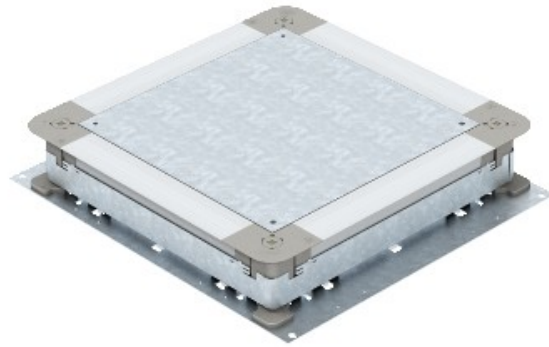

Electric Automation
Automation specialists

Reference: UZD 115170 250-3
Code: 7410043

Junction and branch box for screed
height 115;170mm, 410x367x115,
Strip-galvanised, DIN EN 10147, Steel, St

Buy it at [Electric Automation Network](#)

Underfloor junction and branch box for screed-covered underfloor installation systems.