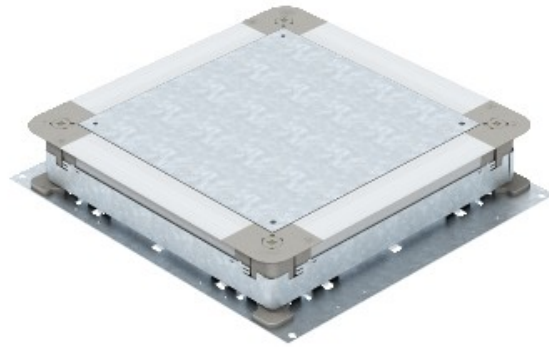

**Electric Automation**  
Automation specialists

Reference: UZD 250-3  
Code: 7410030

Junction and branch box for screed height 70;125mm, 410x367x70, Strip-galvanised, DIN EN 10147, Steel, St

[Buy it at Electric Automation Network](#)

Underfloor junction and branch box for screed-covered underfloor installation systems.