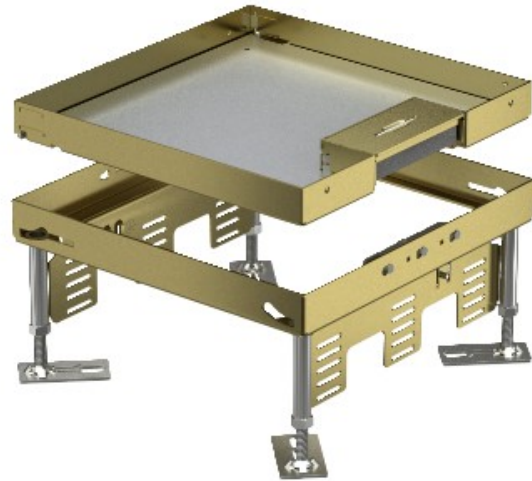

Electric Automation
Automation specialists

Reference: RKS2 9 MS 25
Code: 7409214

Square cassette with cord outlet,
242x243mm, Brass, CuZn

Buy it at [Electric Automation Network](#)

Height-adjustable cassette of nominal size 9 with cord outlet for installation of accessories in dry-care floors.