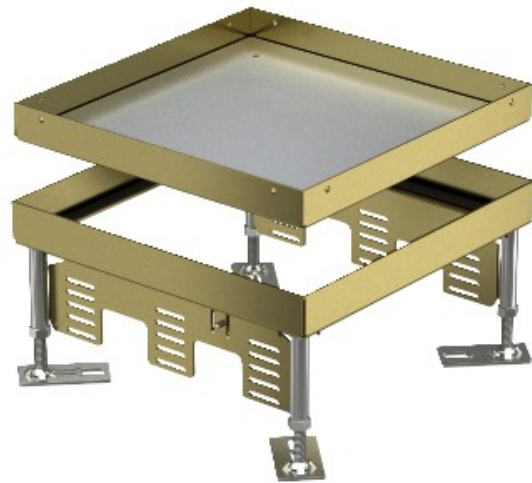

Electric Automation
Automation specialists

Reference: RKN2 9 MS 25
Code: 7409024

Square cassette blank, 243x243mm,
Brass, CuZn

[Buy it at Electric Automation Network](#)

Height-adjustable "blank" cassette for the creation of an inspection opening of nominal size 9 in dry or wet-cleaned floors. Only suitable for smooth floor coverings.