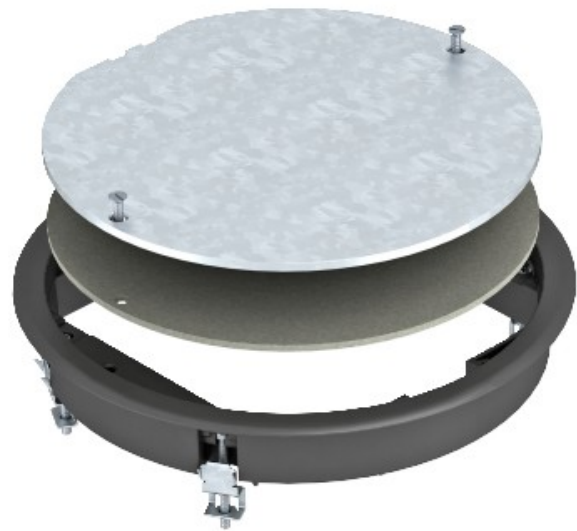

Electric Automation
Automation specialists

Reference: ZESR4 U 7011
Code: 7406772

Junction box insert for universal mounting, Iron grey, 7011, Polyamide, PA

Buy it at [Electric Automation Network](#)

Draw box insert for blanking locking of a square in a round mounting opening of nominal size R4 in trunking systems and system floors.