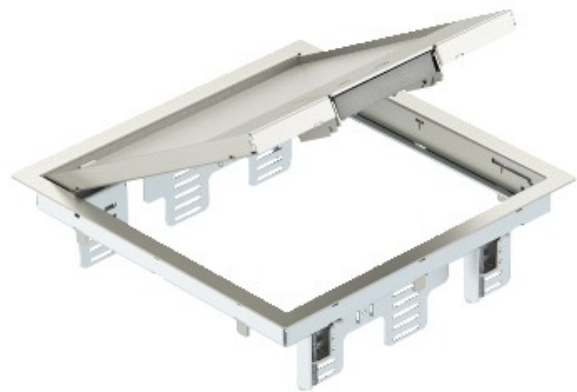

**Electric Automation**  
Automation specialists

Reference: GES9M-2 10U  
Code: 7405371

Service outlet for universal mounting,  
Stainless steel, grade 304, VA, 1.4301

[Buy it at Electric Automation Network](#)

Up to 9 installation devices with 50 mm central plate can be inserted.