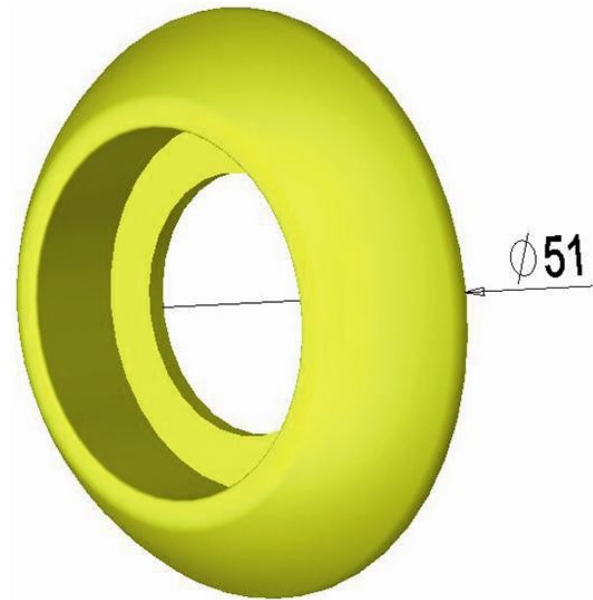

Electric Automation
Automation specialists

Reference: INCA
Code: 2TLA030054R0400

Yellow surround for Inca

Buy it at [Electric Automation Network](#)

Elevated yellow surround for panel mounted emergency stop button.

Ordering

EAN:	7350024460049
Minimum Order Quantity:	1 piece
Customs Tariff Number:	39269097

Dimensions

Product Net Width:	0.17 m
Product Net Height:	0.05 m
Product Net Depth:	0.05 m
Product Net Weight:	0.001 kg

Container Information

Package Level 1 Units:	1 piece
Package Level 1 Width:	0.10 m
Package Level 1 Height:	0.011 m
Package Level 1 Length:	0.17 m
Package Level 1 Gross Weight:	0.001 kg

Additional Information

Product Main Type:	INCA Accessory
Product Name:	Sign

Certificates and Declarations (Document Number)

Data Sheet, Technical Information:	2TLC172001C0202_chapter11
Declaration of Conformity - CE:	NoDecNee